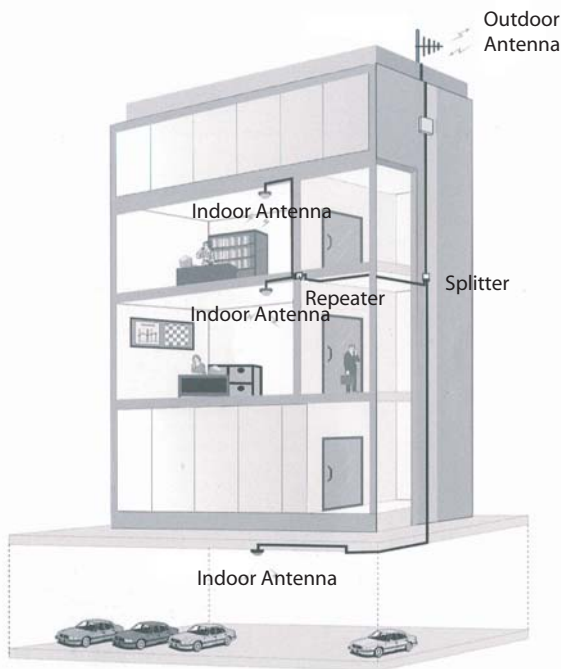

Setup

Images